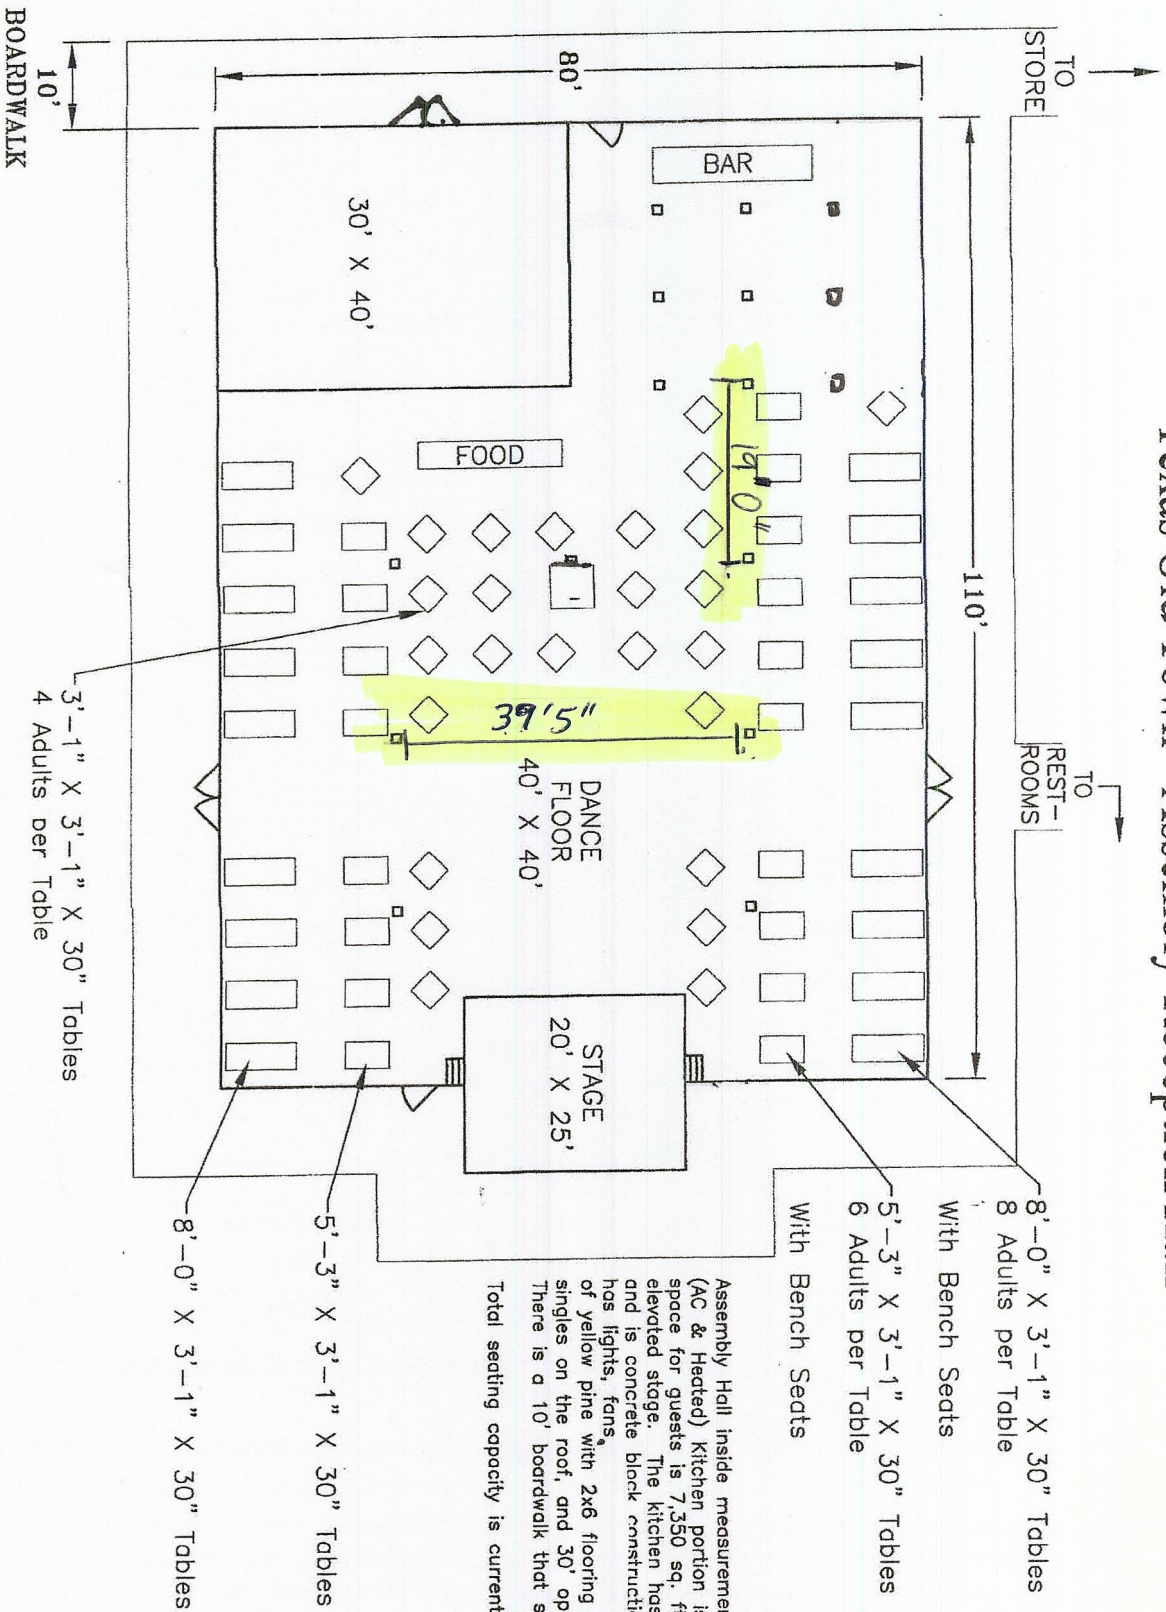

# Texas Old Town - Assembly-Reception Hall

Assembly Hall inside measurements is 9,050 sq. ft. (AC & Heated) Kitchen portion is 1,200 sq. ft. total space for guests is 7,350 sq. ft. A 500 sq. ft. elevated stage. The kitchen has a concrete floor, and is concrete block construction. The main hall has lights, fans, and is constructed of yellow pine with 2x6 flooring and cedar shake singles on the roof, and 30' open truss ceiling. There is a 10' boardwalk that surrounds the building. Total seating capacity is currently **350** adults.